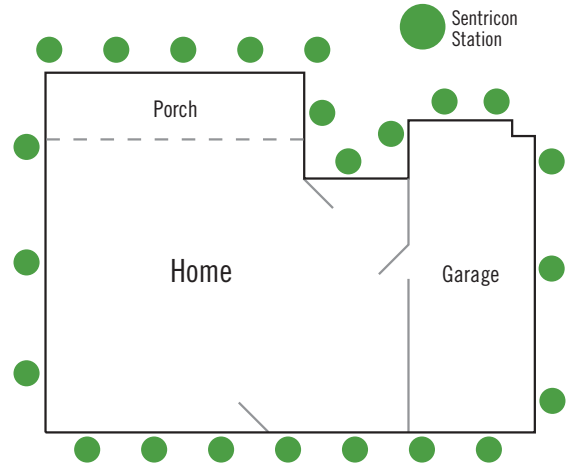

There is enough active ingredient in just one bait device to eliminate a typical termite colony, making Sentricon with Always Active the most effective termite treatment option available. Even after a colony has been eliminated, Sentricon with Always Active remains on guard, protecting your home from the threat of future invasions.

Sentricon with Always Active is also environmentally responsible. It uses just a small amount of active ingredient in each Recruit HD bait device, and the bait can be removed at any time. It works with a termite's biology and does not pose a threat to humans, pets or the environment.

Only the industry's best are selected to install and service the Sentricon System. These Certified Sentricon Specialists™ undergo extensive training and utilize state-of-the-art data management tools to ensure your home is properly inspected and protected.

Proven results and professional service are what have made Sentricon the No. 1 customer preferred termite treatment option.¹

SENTRICON STATIONS ARE PLACED IN THE SOIL AROUND YOUR HOME.